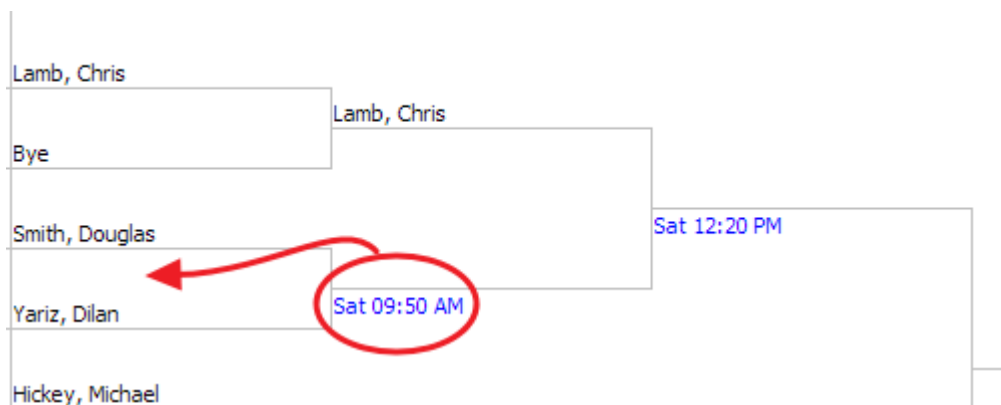

How to Read Match Times

Elimination Draw

Times are printed to the RIGHT of each match

The 9:50 time is for Douglas Smith v Dilan Yariz

Round Robin Draw

		1	2	3	4
1	Olaru, Grigore		Sat 10:00 AM	Sat 11:00 AM	Sat 12:00 PM
2	Gorman, Mark	Sat 10:00 AM		Sat 12:30 PM	Sat 11:30 AM
3	Seymour, Darren	Sat 11:00 AM	Sat 12:30 PM		Sat 10:30 AM
4	Kingston, Craig	Sat 12:00 PM	Sat 11:30 AM	Sat 10:30 AM	

This line shows that Darren Seymour has matches at:

10:30am, 11am and 12:30pm

Please Note for Round-Robin Groups:

The match time is a guide to show the order of play. When one match finishes the next match must be ready to go, regardless of the time. Hence, keep an eye on your court for the finish of a match.

ALL matches in your group will be played on the same court. The court number will be displayed on the draw sheet at the clubhouse.